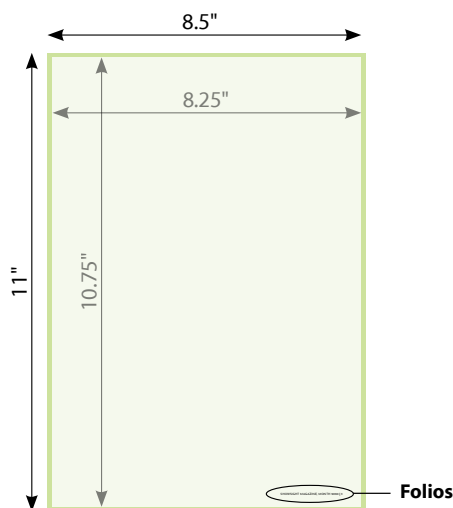

- Full page **trim** size: 8.25" x 10.75"
  (+ .125" bleed: 8.5" x 11")
- 2 page spread **trim** size: 16.5" x 10.75"
  (+ .125" bleed: 16.75" x 11")
- Cover Story **trim** size: 7.25" x 10.75"
  (+ .125" bleed: 7.5" x 11")
- Inside Front Cover spread (3 pages)
  trim size: 23.75" x 10.75"
  (+ .125" bleed: 24" x 11")
- Inside Back Cover spread (3 pages)
  trim size: 23.75" x 10.75"
  (+ .125" bleed: 24" x 11")
- Back Cover Story **trim** size: 7.25" x 10.75"
  (+ .125" bleed: 7.5" x 11")
- Half page horizontal: 7.25" x 5.125" (no bleed)
- Half page vertical: 3.5" x 10.375" (no bleed)
- Quarter page: 3.5" x 5.375" (no bleed)

PRODUCTION REMINDERS

- Files should be built using the CMYK (or grayscale, when applicable) color mode, rather than RGB. RGB files will be converted to CMYK.
- Overprint should never be used. If used as an effect, your ad will not print as expected.
- All images should be 300 dpi.
- Do not send files with embedded images; send art and images as attachments.
- Please keep all important text (and images when applicable) at least .25" away from the trim edge.
- **InDesign templates are available by request.**

ACCEPTABLE FILE FORMATS

- High resolution PDF
- High resolution .jpg, .tiff or .eps
- InDesign CC 2020 or earlier (must include fonts and links with native InDesign file)
- Photoshop CC 2020 or earlier

MEDIA ACCEPTED

- CD or DVD
- Email files under 10 MB total
- Send files via FTP: <http://www.showsightmagazine.com/content/submit-an-advertisement/10>

Full Page Ad

Light green represents trim size of page. Dark green represents the bleed that is needed for all ads that intend to bleed.

Folios

Page numbers are added to each page of the magazine. Please keep important text and graphics at least .45" away from the bottom of the ad.