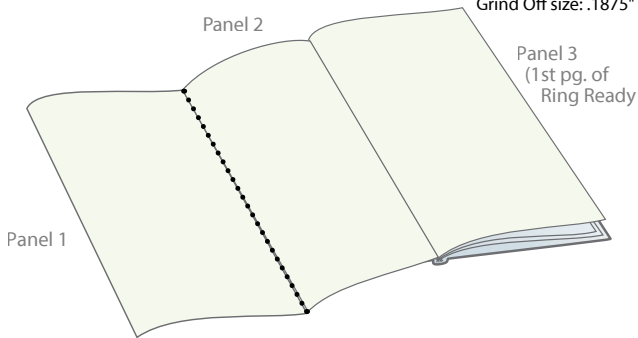

Ring Ready Inside Front Cover Spread (3 pages)

Light green represents trim size of page.
Dark green represents the bleed that is needed for all ads that intend to bleed.
Grey line represents grind off on the binding edge of the foldout pages.

TOTAL trim size: 23.5" x 10.75"
(+.125" bleed: 23.75" x 11")

Panel 1 trim size: 7.375" x 10.75"
(+.125" bleed: 7.625" x 11")

Panel 2 trim size: 8" x 10.75"
(+.125" bleed: 8.25" x 11")

Panel 3 trim size: 8.25" x 10.75"
(+.125" bleed: 8.5" x 11")

Grind Off size: .1875"