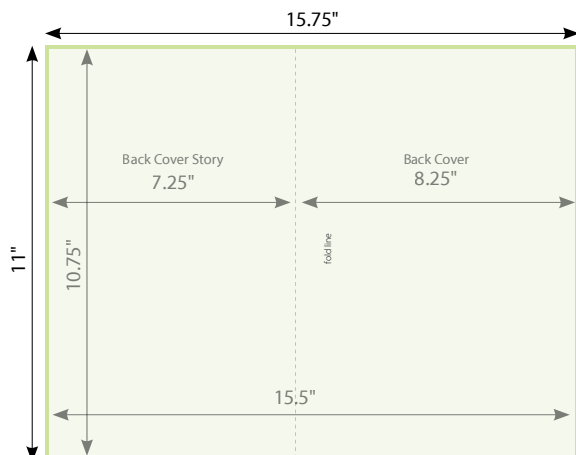

Back Cover Story + Back Cover

Light green represents trim size of page.
Dark green represents the bleed that is needed for all ads that intend to bleed.

TOTAL trim size: 15.5" x 10.75"
(+.125" bleed: 15.75" x 11")

Back Cover Story **trim size:** 7.25" x 10.75"
(+ .125" bleed: 7.5" x 11")

Back Cover **trim size:** 8.25" x 10.75"
(+ .125" bleed: 8.5" x 11")