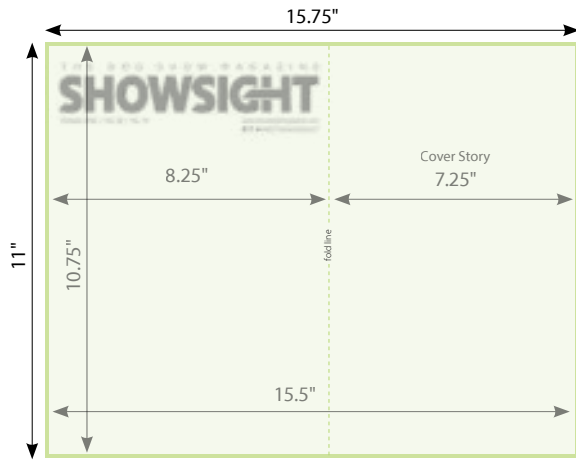

FOLD-OUTS

Front Cover + Cover Story

Light green represents trim size of page.
Dark green represents the bleed that is needed for all ads that intend to bleed.

TOTAL trim size: 15.5" x 10.75"
(+.125" bleed: 15.75" x 11")

Front Cover **trim size:** 8.25" x 10.75"
(+ .125" bleed: 8.5" x 11")

Cover Story **trim size:** 7.25" x 10.75"
(+ .125" bleed: 7.5" x 11")