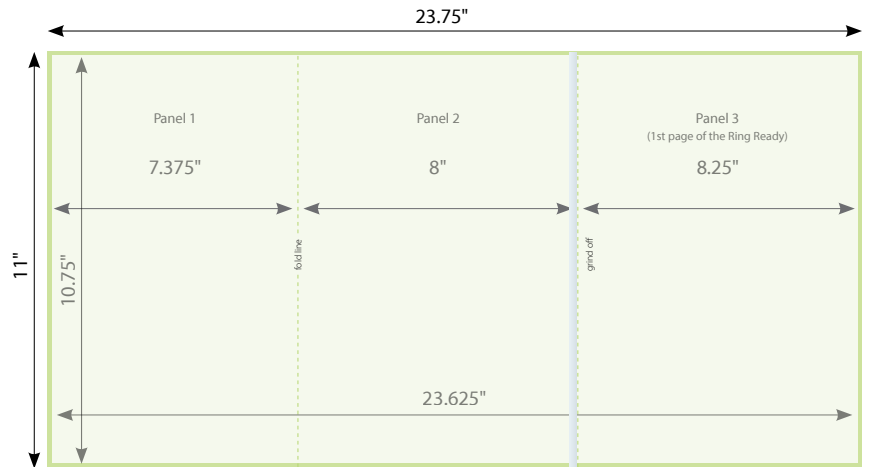

Grind Off size: .1875"

## Ring Ready Inside Front Cover Spread (3 pages)

Light green represents trim size of page.  
Dark green represents the bleed that is needed for all ads that intend to bleed.  
Grey line represents grind off on the binding edge of the foldout pages.

**TOTAL trim size:** 23.5" x 10.75"  
(+.125" bleed: 23.75" x 11")

**Panel 1 trim size:** 7.375" x 10.75"  
(+.125" bleed: 7.625" x 11")

**Panel 2 trim size:** 8" x 10.75"  
(+.125" bleed: 8.25" x 11")

**Panel 3 trim size:** 8.25" x 10.75"  
(+.125" bleed: 8.5" x 11")