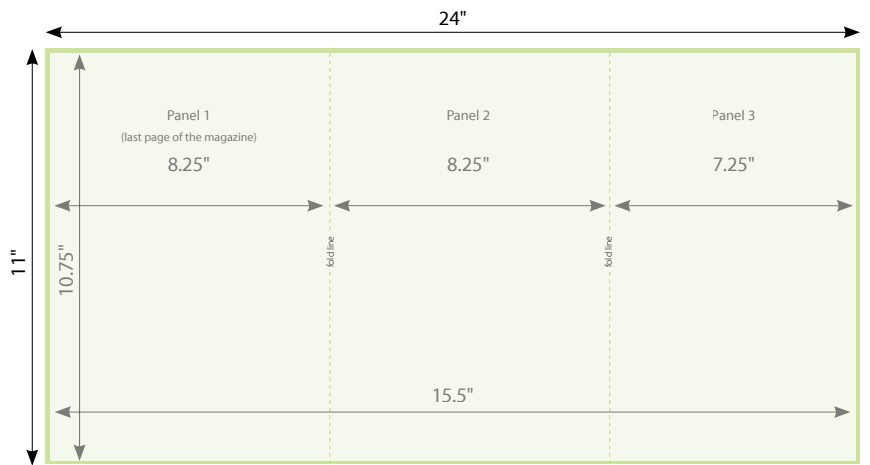

Panel 1 **trim size:** 7.25" x 10.75"  
(+ .125" bleed: 7.5" x 11")

Panels 2 & 3 **trim size:** 8.25" x 10.75"  
(+ .125" bleed: 8.5" x 11")

## Inside Back Cover Spread (3 pages)

Light green represents trim size of page.  
Dark green represents the bleed that is needed for all ads that intend to bleed.

**TOTAL trim size:** 23.75" x 10.75"  
(+ .125" bleed: 24" x 11")

Panels 1 & 2 **trim size:** 8.25" x 10.75"  
(+ .125" bleed: 8.5" x 11")

Panel 3 **trim size:** 7.25" x 10.75"  
(+ .125" bleed: 7.5" x 11")