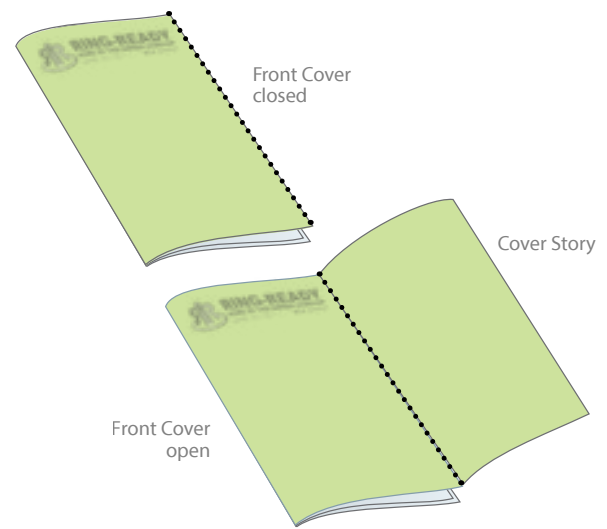

FOLD-OUTS

Ring Ready Front Cover + Cover Story

Light green represents trim size of page.
Dark green represents the bleed that is needed for all ads that intend to bleed.
Grey line represents grind off on the binding edge of the foldout pages.

TOTAL trim size: 15.375" x 10.75"
(+.125" bleed: 15.625" x 11")

Front Cover trim size: 8" x 10.75"
(+.125" bleed: 8.25" x 11")

Cover Story trim size: 7.375" x 10.75"
(+.125" bleed: 7.875" x 11")

Grind Off size: .1875"