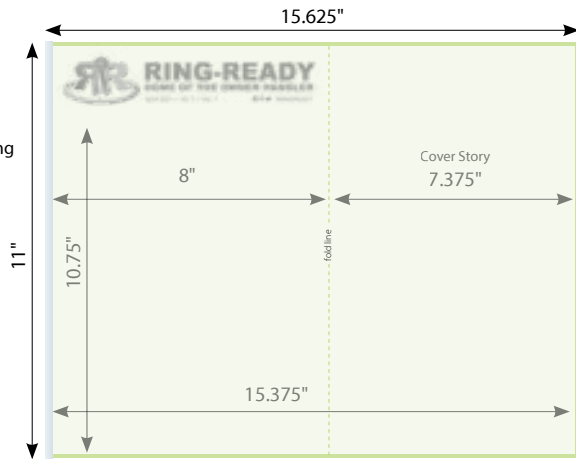

Grind Off size: .1875"

Front View

Inside Spread

Back View

## Ring Ready Front Cover + Cover Story

Light green represents trim size of page.  
Dark green represents the bleed that is needed for all ads that intend to bleed.  
Grey line represents grind off on the binding edge of the foldout pages.

**TOTAL trim size:** 15.375" x 10.75"  
(+.125" bleed: 15.625" x 11")

**Front Cover trim size:** 8" x 10.75"  
(+.125" bleed: 8.25" x 11")

**Cover Story trim size:** 7.375" x 10.75"  
(+.125" bleed: 7.875" x 11")

Grind Off size: .1875"