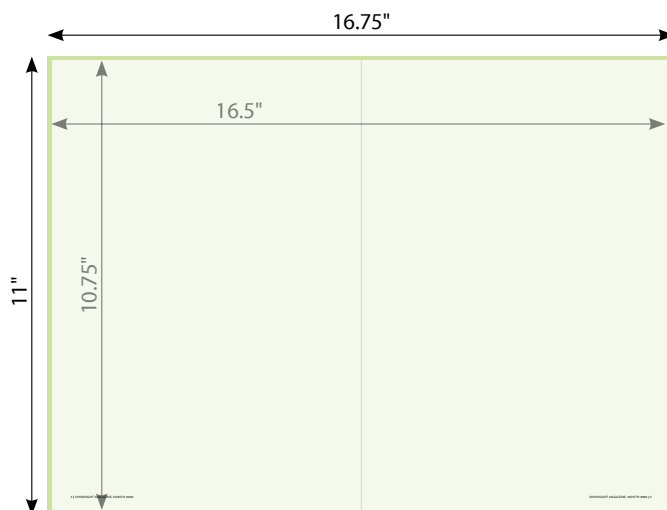

MAGAZINE SPECS

- 150 Line Screen
- Trim size: 8.25" x 10.75"
- Printing method: sheet-fed offset

AD SPECS

- Full page **trim** size: 8.25" x 10.75"
  (+ .125" bleed: 8.5" x 11")
- 2 page spread **trim** size: 16.5" x 10.75"
  (+ .125" bleed: 16.75" x 11")
- Cover Story **trim** size: 7.25" x 10.75"
  (+ .125" bleed: 7.5" x 11")
- Inside Front Cover spread (3 pages)
  trim size: 23.75" x 10.75"
  (+ .125" bleed: 24" x 11")
- Inside Back Cover spread (3 pages)
  trim size: 23.75" x 10.75"
  (+ .125" bleed: 24" x 11")
- Back Cover Story **trim** size: 7.25" x 10.75"
  (+ .125" bleed: 7.5" x 11")
- Half page horizontal: 7.25" x 5.125" (no bleed)
- Half page vertical: 3.5" x 10.375" (no bleed)
- Quarter page: 3.5" x 5.375" (no bleed)

PRODUCTION REMINDERS

- Files should be built using the CMYK (or grayscale, when applicable) color mode, rather than RGB. RGB files will be converted to CMYK.
- Overprint should never be used. If used as an effect, your ad will not print as expected.
- All images should be 300 dpi.
- Do not send files with embedded images; send art and images as attachments.
- Please keep all important text (and images when applicable) at least .25" away from the trim edge.
- **InDesign templates are available by request.**

ACCEPTABLE FILE FORMATS

- High resolution PDF
- High resolution .jpg, .tiff or .eps
- InDesign CC 2020 or earlier (must include fonts and links with native InDesign file)
- Photoshop CC 2020 or earlier

MEDIA ACCEPTED

- CD or DVD
- Email files under 10 MB total
- Send files via FTP: <http://www.showsightmagazine.com/content/submit-an-advertisement/10>

Full Page Ad

Light green represents trim size of page. Dark green represents the bleed that is needed for all ads that intend to bleed.

Folios