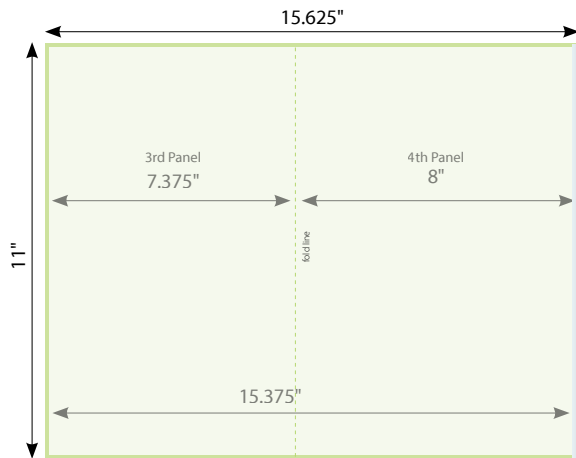

Panels 1 & 2 **trim size:** 8.25" x 10.75"  
(+ .125" bleed: 8.5" x 11")

Panel 3 **trim size:** 7.25" x 10.75"  
(+ .125" bleed: 7.5" x 11")

### 4 Page Foldout

Light green represents trim size of page.  
 Dark green represents the bleed that is needed for all ads that intend to bleed.  
 Grey line represents grind off on the binding edge of the foldout pages.

**TOTAL trim size:** 15.375" x 10.75"  
 (+.125" bleed: 15.625" x 11")

1st & 4th panel **trim size:** 8" x 10.75"  
 (+.125" bleed: 8.25" x 11")

2nd & 3rd panel **trim size:** 7.375" x 10.75"  
 (+.125" bleed: 7.875" x 11")

Grind Off size: .1875"

Front View

Inside Spread

Back View