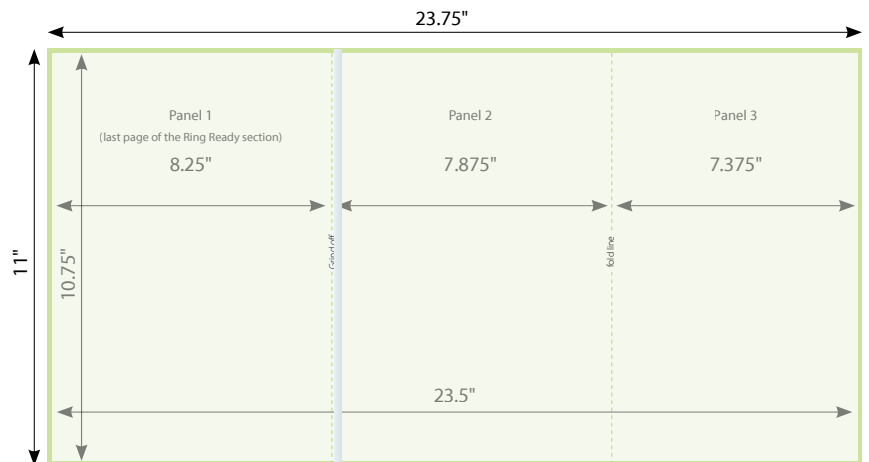

Grind Off size: .1875"

## Ring Ready Inside Back Cover Spread (3 pages)

Light green represents trim size of page.  
Dark green represents the bleed that is needed for all ads that intend to bleed.  
Grey line represents grind off on the binding edge of the foldout pages.

**TOTAL trim size:** 23.5" x 10.75"  
(+.125" bleed: 23.75" x 11")

**Panel 1 trim size:** 8.25" x 10.75"  
(+.125" bleed: 8.5" x 11")

**Panel 2 trim size:** 7.875" x 10.75"  
(+.125" bleed: 8.125" x 11")

**Panel 3 trim size:** 7.375" x 10.75"  
(+.125" bleed: 7.625" x 11")

Grind Off size: .1875"