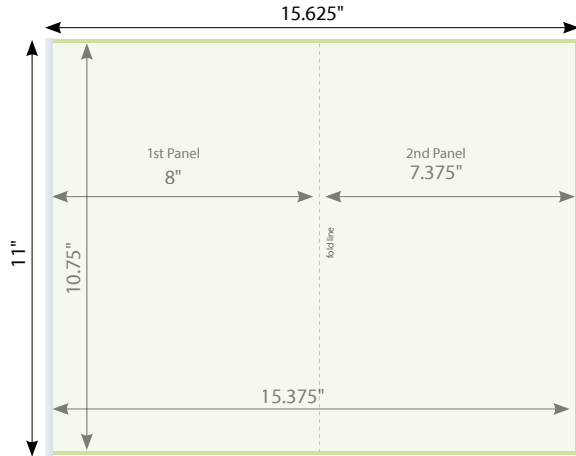

### 4 Page Foldout

Light green represents trim size of page.  
 Dark green represents the bleed that is needed for all ads that intend to bleed.  
 Grey line represents grind off on the binding edge of the foldout pages.

**TOTAL trim size:** 15.375" x 10.75"  
 (+.125" bleed: 15.625" x 11")

1st & 4th panel **trim size:** 8" x 10.75"  
 (+.125" bleed: 8.25" x 11")

2nd & 3rd panel **trim size:** 7.375" x 10.75"  
 (+.125" bleed: 7.875" x 11")

Grind Off size: .1875"

Front View

Inside Spread

Back View