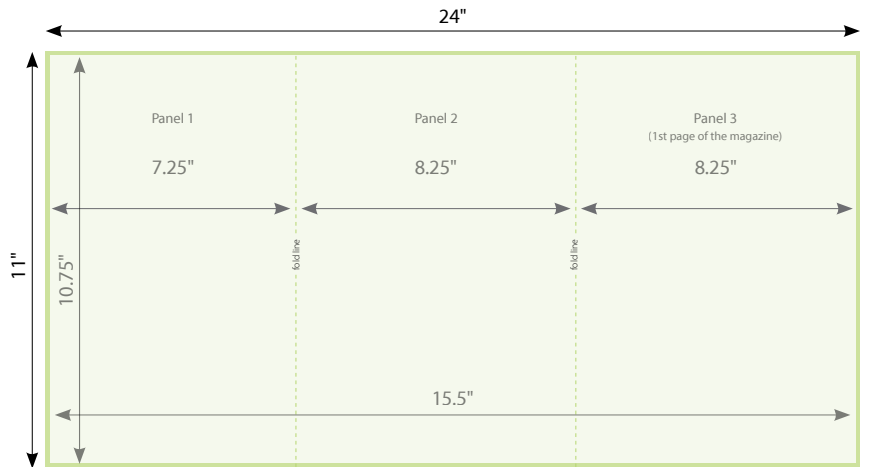

## AD SPECS

- Full page **trim** size: 8.25" x 10.75"  
(+ .125" bleed: 8.5" x 11")
- 2 page spread **trim** size: 16.5" x 10.75"  
(+ .125" bleed: 16.75" x 11")
- Cover Story **trim** size: 7.25" x 10.75"  
(+ .125" bleed: 7.5" x 11")
- Inside Front Cover spread (3 pages)  
**trim** size: 23.75" x 10.75"  
(+ .125" bleed: 24" x 11")
- Inside Back Cover spread (3 pages)  
**trim** size: 23.75" x 10.75"  
(+ .125" bleed: 24" x 11")
- Back Cover Story **trim** size: 7.25" x 10.75"  
(+ .125" bleed: 7.5" x 11")
- Half page horizontal: 7.25" x 5.125" (no bleed)
- Half page vertical: 3.5" x 10.375" (no bleed)
- Quarter page: 3.5" x 5.375" (no bleed)

Front Cover **trim size:** 8.25" x 10.75"  
(+ .125" bleed: 8.5" x 11")

Cover Story **trim size:** 7.25" x 10.75"  
(+ .125" bleed: 7.5" x 11")

## Inside Front Cover Spread (3 pages)

Light green represents trim size of page.  
Dark green represents the bleed that is needed for all ads that intend to bleed.

**TOTAL trim size:** 23.75" x 10.75"  
(+ .125" bleed: 24" x 11")

Panel 1 **trim size:** 7.25" x 10.75"  
(+ .125" bleed: 7.5" x 11")

Panels 2 & 3 **trim size:** 8.25" x 10.75"  
(+ .125" bleed: 8.5" x 11")