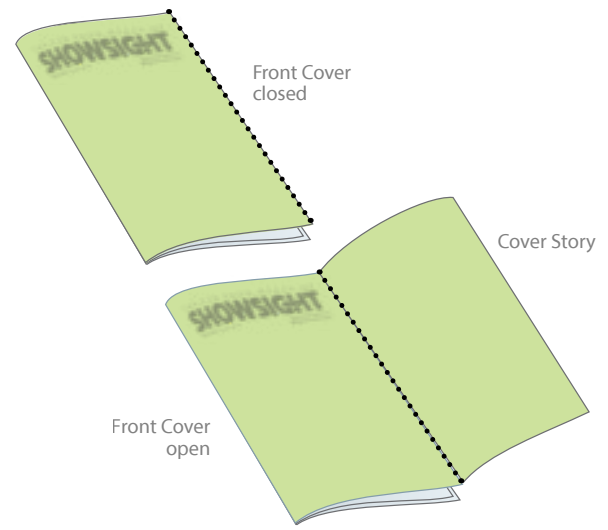

FOLD-OUTS

Front Cover + Cover Story

Light green represents trim size of page.
Dark green represents the bleed that is needed for all ads that intend to bleed.

TOTAL trim size: 15.5" x 10.75"
(+.125" bleed: 15.75" x 11")

Front Cover **trim size:** 8.25" x 10.75"
(+ .125" bleed: 8.5" x 11")

Cover Story **trim size:** 7.25" x 10.75"
(+ .125" bleed: 7.5" x 11")