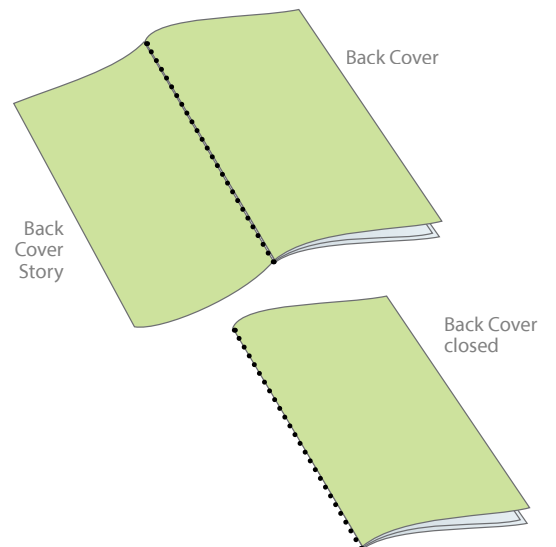

Back Cover Story + Back Cover

Light green represents trim size of page.
Dark green represents the bleed that is needed for all ads that intend to bleed.

TOTAL trim size: 15.5" x 10.75"
(+.125" bleed: 15.75" x 11")

Back Cover Story **trim size:** 7.25" x 10.75"
(+ .125" bleed: 7.5" x 11")

Back Cover **trim size:** 8.25" x 10.75"
(+ .125" bleed: 8.5" x 11")