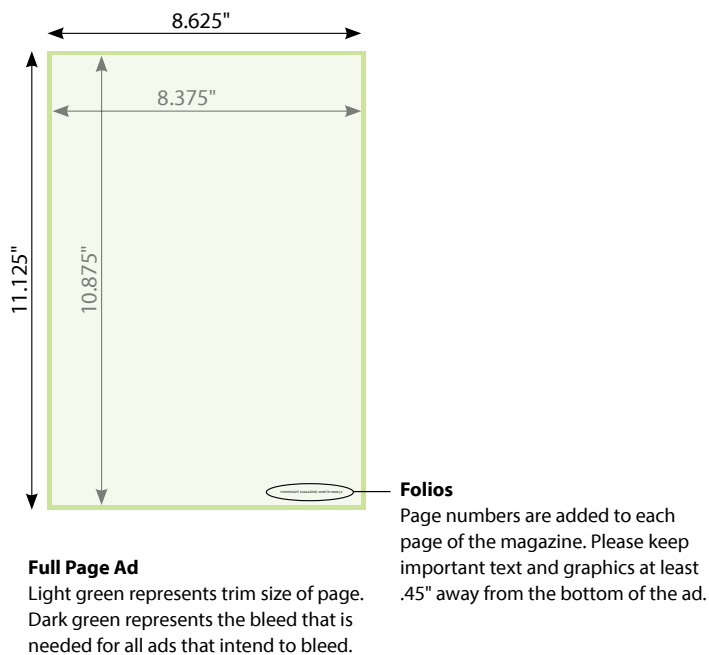

PRODUCTION REMINDERS

- Files should be built using the CMYK (or grayscale, when applicable) color mode, rather than RGB. RGB files will be converted to CMYK.
- Overprint should never be used. If used as an effect, your ad will not print as expected.
- All images should be 300 dpi.
- Do not send files with embedded images; send art and images as attachments.
- Please keep all important text (and images when applicable) at least .25" away from the trim edge.
- **InDesign templates are available by request.**

ACCEPTABLE FILE FORMATS

- High resolution PDF
- High resolution .jpg, .tiff or .eps
- InDesign CC 2026 or earlier (must include fonts and links with native InDesign file)
- Photoshop CC 2026 or earlier

MEDIA ACCEPTED

- CD or DVD
- Email files under 10 MB total
- Send files via FTP: <http://www.showsightmagazine.com/content/submit-an-advertisement/10>