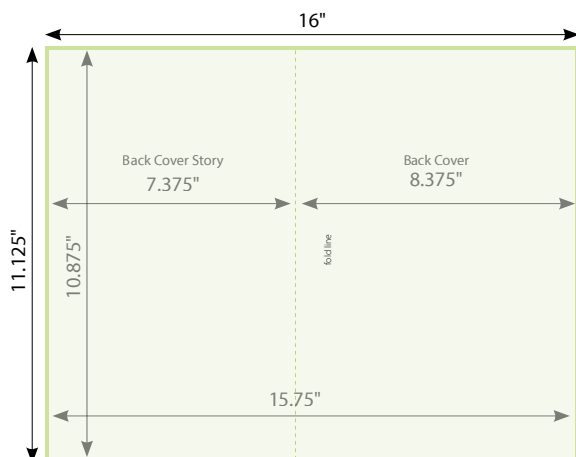

Back Cover Story + Back Cover

Light green represents trim size of page.
Dark green represents the bleed that is needed for all ads that intend to bleed.

TOTAL trim size: 15.75" x 10.875"
(+.125" bleed: 16" x 11.125")

Back Cover Story trim size: 7.375" x 10.875"
(+.125" bleed: 7.5" x 11.125")

Back Cover trim size: 8.375" x 10.875"
(+.125" bleed: 8.5" x 11.125")