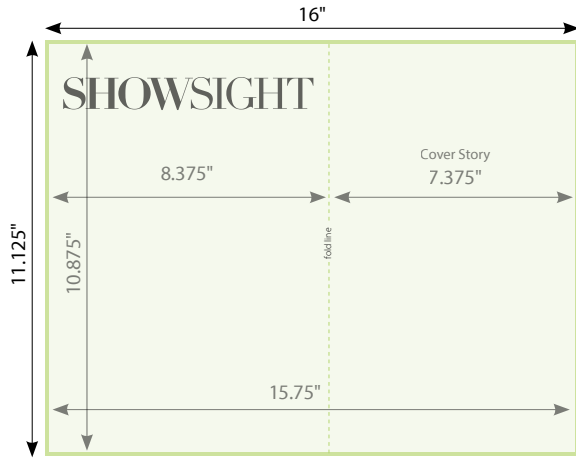

## AD SPECS

- Full page **trim** size: 8.375" x 10.875"  
(+ .125" bleed: 8.625" x 11.125")
- 2 page spread **trim** size: 16.75" x 10.875"  
(+ .125" bleed: 17" x 11.125")
- Cover Story **trim** size: 7.375" x 10.875"  
(+ .125" bleed: 7.5" x 11.125")
- Inside Front Cover spread (3 pages)  
**trim** size: 24.125" x 10.875"  
(+ .125" bleed: 24.375" x 11.125")
- Inside Back Cover spread (3 pages)  
**trim** size: 24.125" x 10.875"  
(+ .125" bleed: 24.375" x 11.125")
- Back Cover Story **trim** size: 7.375" x 10.875"  
(+ .125" bleed: 7.5" x 11.125")
- Half page horizontal: 7.375" x 5.1875" (no bleed)
- Half page vertical: 3.5625" x 10.5" (no bleed)
- Quarter page: 3.5625" x 5.4375" (no bleed)
- **NEW** - Half page spread ad: 16.75" x 5.4375"  
(+ .125" bleed: 17" x 5.6875")
  - Runs across two facing pages at half-page height
  - Bleed applies to outer edges only (no bleed at center gutter)
  - Keep all critical content .25" away from center gutter and trim edges

## Front Cover + Cover Story

Light green represents trim size of page.  
Dark green represents the bleed that is needed for all ads that intend to bleed.

**TOTAL trim size:** 15.75" x 10.875"  
(+.125" bleed: 16" x 11.125")

**Front Cover trim size:** 8.375" x 10.875"  
(+.125" bleed: 8.5" x 11.125")

**Cover Story trim size:** 7.375" x 10.875"  
(+.125" bleed: 7.5" x 11.125")

## Inside Front Cover Spread (3 pages)

Light green represents trim size of page.  
Dark green represents the bleed that is needed for all ads that intend to bleed.

**TOTAL trim size:** 24.125" x 10.875"  
(+.125" bleed: 24.375" x 11.125")