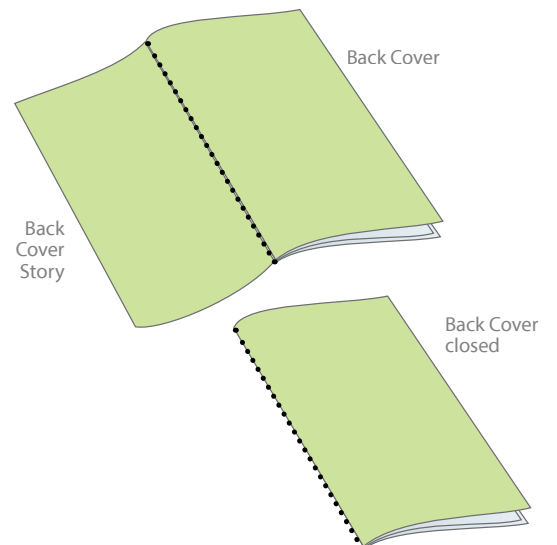

Back Cover Story + Back Cover

Light green represents trim size of page.
Dark green represents the bleed that is needed for all ads that intend to bleed.

TOTAL trim size: 15.75" x 10.875"
(+.125" bleed: 16" x 11.125")

Back Cover Story trim size: 7.375" x 10.875"
(+.125" bleed: 7.5" x 11.125")

Back Cover trim size: 8.375" x 10.875"
(+.125" bleed: 8.5" x 11.125")