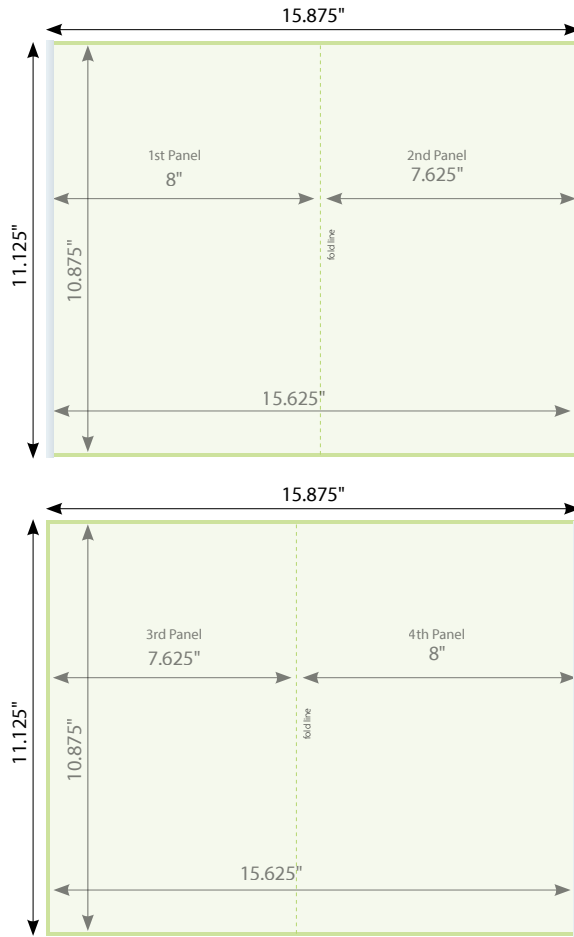

## AD SPECS

- Full page **trim** size: 8.375" x 10.875"  
(+ .125" bleed: 8.625" x 11.125")
- 2 page spread **trim** size: 16.75" x 10.875"  
(+ .125" bleed: 17" x 11.125")
- Cover Story **trim** size: 7.375" x 10.875"  
(+ .125" bleed: 7.5" x 11.125")
- Inside Front Cover spread (3 pages)  
**trim** size: 24.125" x 10.875"  
(+ .125" bleed: 24.375" x 11.125")
- Inside Back Cover spread (3 pages)  
**trim** size: 24.125" x 10.875"  
(+ .125" bleed: 24.375" x 11.125")
- Back Cover Story **trim** size: 7.375" x 10.875"  
(+ .125" bleed: 7.5" x 11.125")
- Half page horizontal: 7.375" x 5.1875" (no bleed)
- Half page vertical: 3.5625" x 10.5" (no bleed)
- Quarter page: 3.5625" x 5.4375" (no bleed)
- **NEW** - Half page spread ad: 16.75" x 5.4375"  
(+ .125" bleed: 17" x 5.6875")
  - Runs across two facing pages at half-page height
  - Bleed applies to outer edges only (no bleed at center gutter)
  - Keep all critical content .25" away from center gutter and trim edges

## 4 Page Foldout

Light green represents trim size of page.  
Dark green represents the bleed that is needed for all ads that intend to bleed.  
Grey line represents grind off on the binding edge of the foldout pages.

**TOTAL trim size:** 15.625" x 10.875"  
(+.125" bleed: 15.875" x 11.125")

1st & 4th panel **trim size:** 8" x 10.875"  
(+ .125" bleed: 8.125" x 11.125")

2nd & 3rd panel **trim size:** 7.625" x 10.875"  
(+ .125" bleed: 7.75" x 11.125")

Grind Off size: 0.1875"

Front View

Inside Spread

Back View