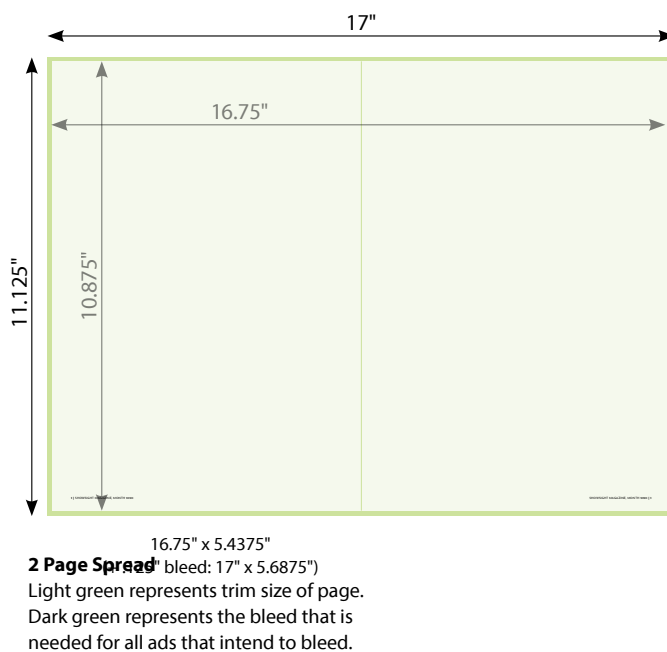

PRODUCTION REMINDERS

- Files should be built using the CMYK (or grayscale, when applicable) color mode, rather than RGB. RGB files will be converted to CMYK.
- Overprint should never be used. If used as an effect, your ad will not print as expected.
- All images should be 300 dpi.
- Do not send files with embedded images; send art and images as attachments.
- Please keep all important text (and images when applicable) at least .25" away from the trim edge.
- **InDesign templates are available by request.**

ACCEPTABLE FILE FORMATS

- High resolution PDF
- High resolution .jpg, .tiff or .eps
- InDesign CC 2026 or earlier (must include fonts and links with native InDesign file)
- Photoshop CC 2026 or earlier

MEDIA ACCEPTED

- CD or DVD
- Email files under 10 MB total
- Send files via FTP: <http://www.showsightmagazine.com/content/submit-an-advertisement/10>