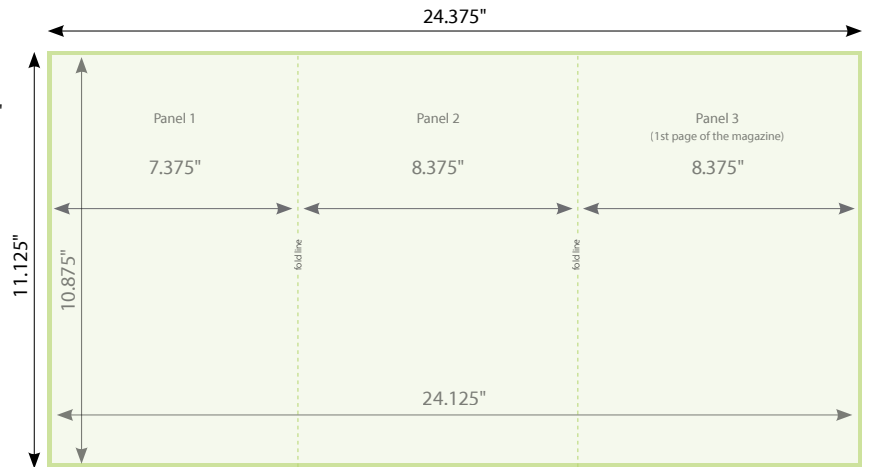

## AD SPECS

- Full page **trim** size: 8.375" x 10.875"  
(+ .125" bleed: 8.625" x 11.125")
- 2 page spread **trim** size: 16.75" x 10.875"  
(+ .125" bleed: 17" x 11.125")
- Cover Story **trim** size: 7.375" x 10.875"  
(+ .125" bleed: 7.5" x 11.125")
- Inside Front Cover spread (3 pages)  
**trim** size: 24.125" x 10.875"  
(+ .125" bleed: 24.375" x 11.125")
- Inside Back Cover spread (3 pages)  
**trim** size: 24.125" x 10.875"  
(+ .125" bleed: 24.375" x 11.125")
- Back Cover Story **trim** size: 7.375" x 10.875"  
(+ .125" bleed: 7.5" x 11.125")
- Half page horizontal: 7.375" x 5.1875" (no bleed)
- Half page vertical: 3.5625" x 10.5" (no bleed)
- Quarter page: 3.5625" x 5.4375" (no bleed)
- **NEW** - Half page spread ad: 16.75" x 5.4375"  
(+ .125" bleed: 17" x 5.6875")
  - Runs across two facing pages at half-page height
  - Bleed applies to outer edges only (no bleed at center gutter)
  - Keep all critical content .25" away from center gutter and trim edges

**Front Cover trim size:** 8.375" x 10.875"  
(+.125" bleed: 8.5" x 11.125")

**Cover Story trim size:** 7.375" x 10.875"  
(+.125" bleed: 7.5" x 11.125")

## Inside Front Cover Spread (3 pages)

Light green represents trim size of page.  
Dark green represents the bleed that is needed for all ads that intend to bleed.

**TOTAL trim size:** 24.125" x 10.875"  
(+.125" bleed: 24.375" x 11.125")

**Panel 1 trim size:** 7.375" x 10.875"  
(+.125" bleed: 7.5" x 11.125")

**Panels 2 & 3 trim size:** 8.375" x 10.875"  
(+.125" bleed: 8.5" x 11.125")