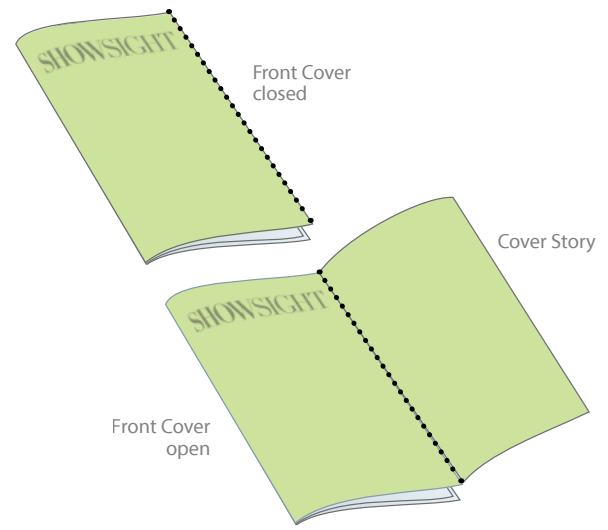

FOLD-OUTS

Front Cover + Cover Story

Light green represents trim size of page.
Dark green represents the bleed that is needed for all ads that intend to bleed.

TOTAL trim size: 15.75" x 10.875"
(+.125" bleed: 16" x 11.125")

Front Cover trim size: 8.375" x 10.875"
(+.125" bleed: 8.5" x 11.125")

Cover Story trim size: 7.375" x 10.875"
(+.125" bleed: 7.5" x 11.125")