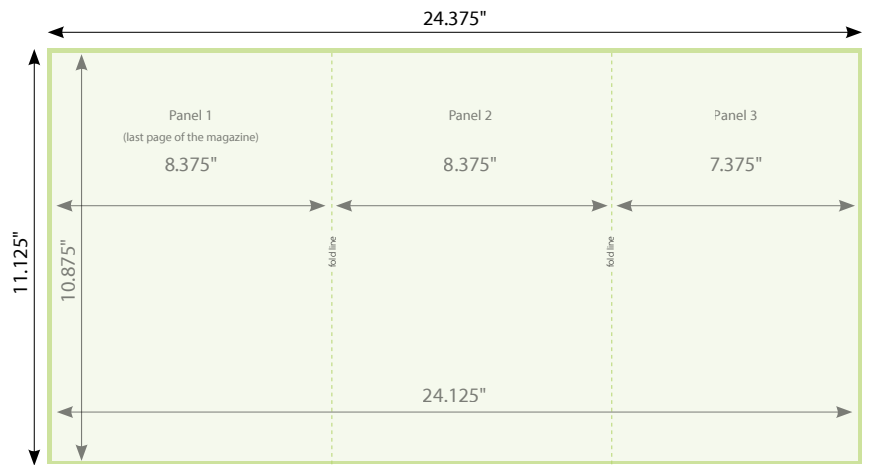

## AD SPECS

- Full page **trim** size: 8.375" x 10.875"  
(+ .125" bleed: 8.625" x 11.125")
- 2 page spread **trim** size: 16.75" x 10.875"  
(+ .125" bleed: 17" x 11.125")
- Cover Story **trim** size: 7.375" x 10.875"  
(+ .125" bleed: 7.5" x 11.125")
- Inside Front Cover spread (3 pages)  
**trim** size: 24.125" x 10.875"  
(+ .125" bleed: 24.375" x 11.125")
- Inside Back Cover spread (3 pages)  
**trim** size: 24.125" x 10.875"  
(+ .125" bleed: 24.375" x 11.125")
- Back Cover Story **trim** size: 7.375" x 10.875"  
(+ .125" bleed: 7.5" x 11.125")
- Half page horizontal: 7.375" x 5.1875" (no bleed)
- Half page vertical: 3.5625" x 10.5" (no bleed)
- Quarter page: 3.5625" x 5.4375" (no bleed)
- **NEW** - Half page spread ad: 16.75" x 5.4375"  
(+ .125" bleed: 17" x 5.6875")
  - Runs across two facing pages at half-page height
  - Bleed applies to outer edges only (no bleed at center gutter)
  - Keep all critical content .25" away from center gutter and trim edges

**Panel 1 trim size:** 7.375" x 10.875"  
(+.125" bleed: 7.5" x 11.125")

**Panels 2 & 3 trim size:** 8.375" x 10.875"  
(+.125" bleed: 8.5" x 11.125")

## Inside Back Cover Spread (3 pages)

Light green represents trim size of page.  
Dark green represents the bleed that is needed for all ads that intend to bleed.

**TOTAL trim size:** 24.125" x 10.875"  
(+.125" bleed: 24.375" x 11.125")

**Panels 1 & 2 trim size:** 8.375" x 10.875"  
(+.125" bleed: 8.5" x 11.125")

**Panel 3 trim size:** 7.375" x 10.875"  
(+.125" bleed: 7.5" x 11.125")